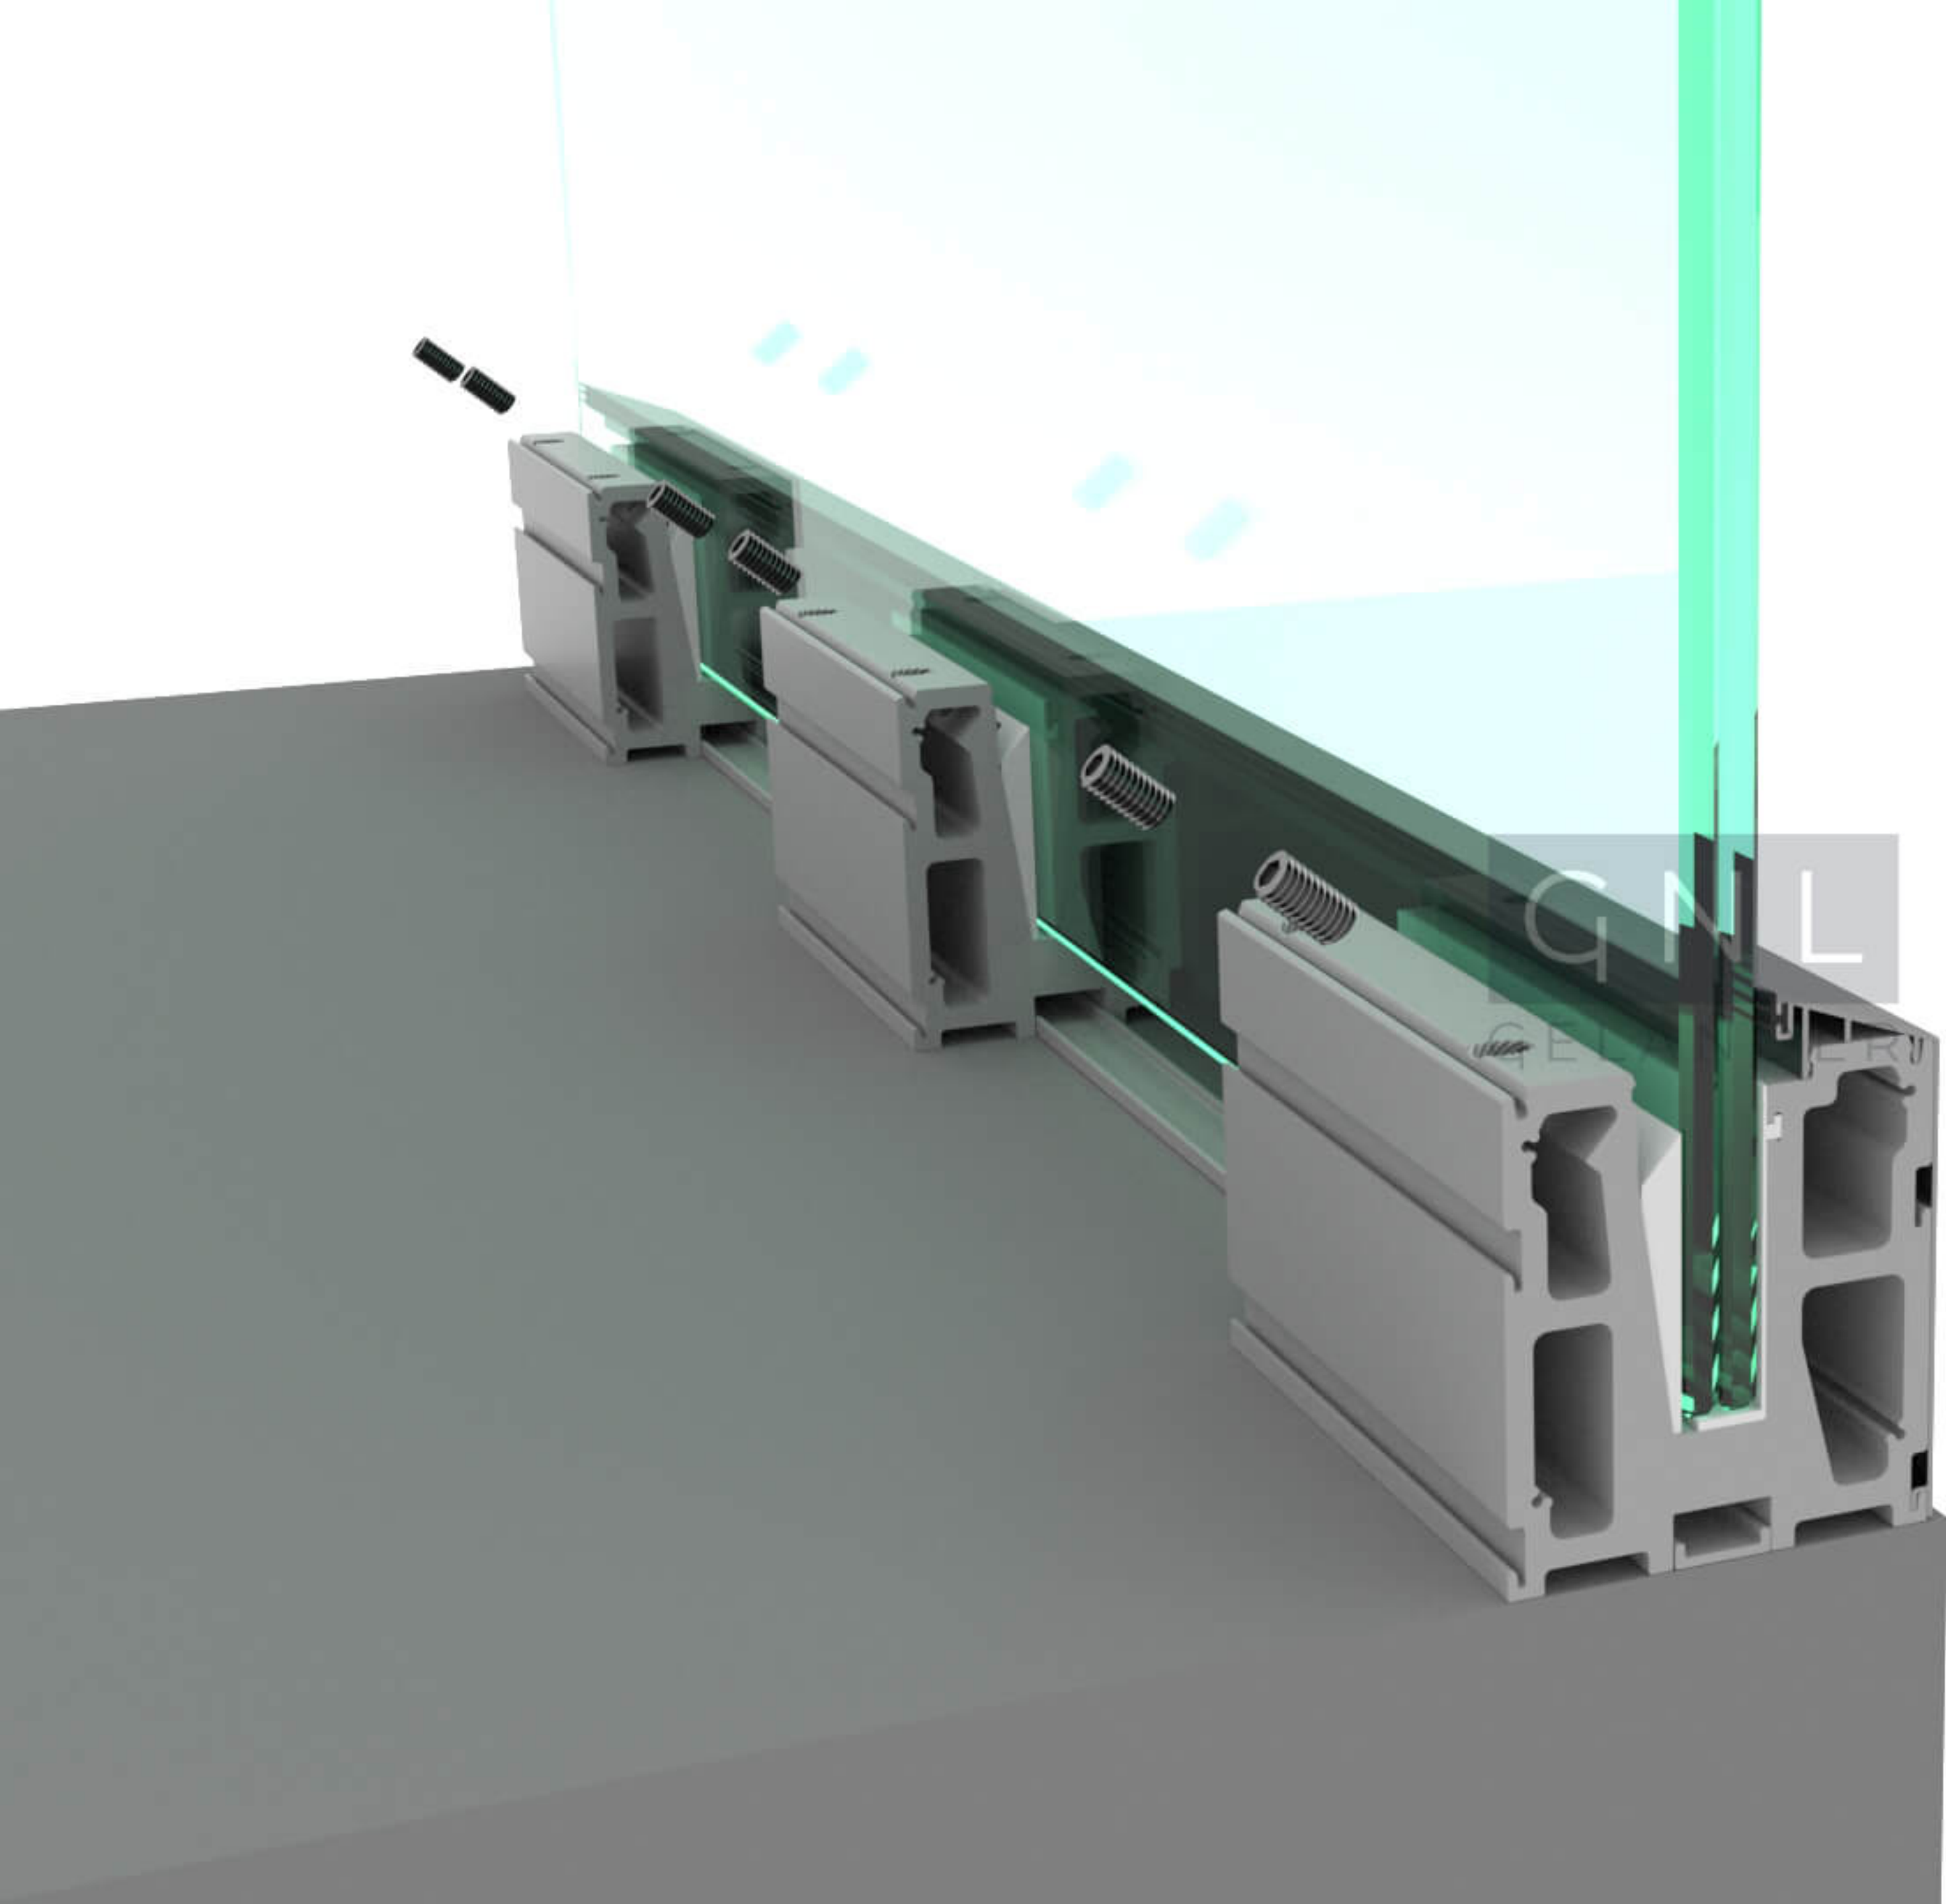

GNL
GELÄNDER

GNL
GELÄNDER

G N L
GELÄNDER

GNL
GELÄNDER

GNL
GELÄNDER

GNL
GELÄNDER

GNL
GELÄNDER

A 3D rendering of a grey metal railing post. A vertical green laser line is projected from the top of the post. The railing is shown in a corner configuration. The background is a light blue gradient.