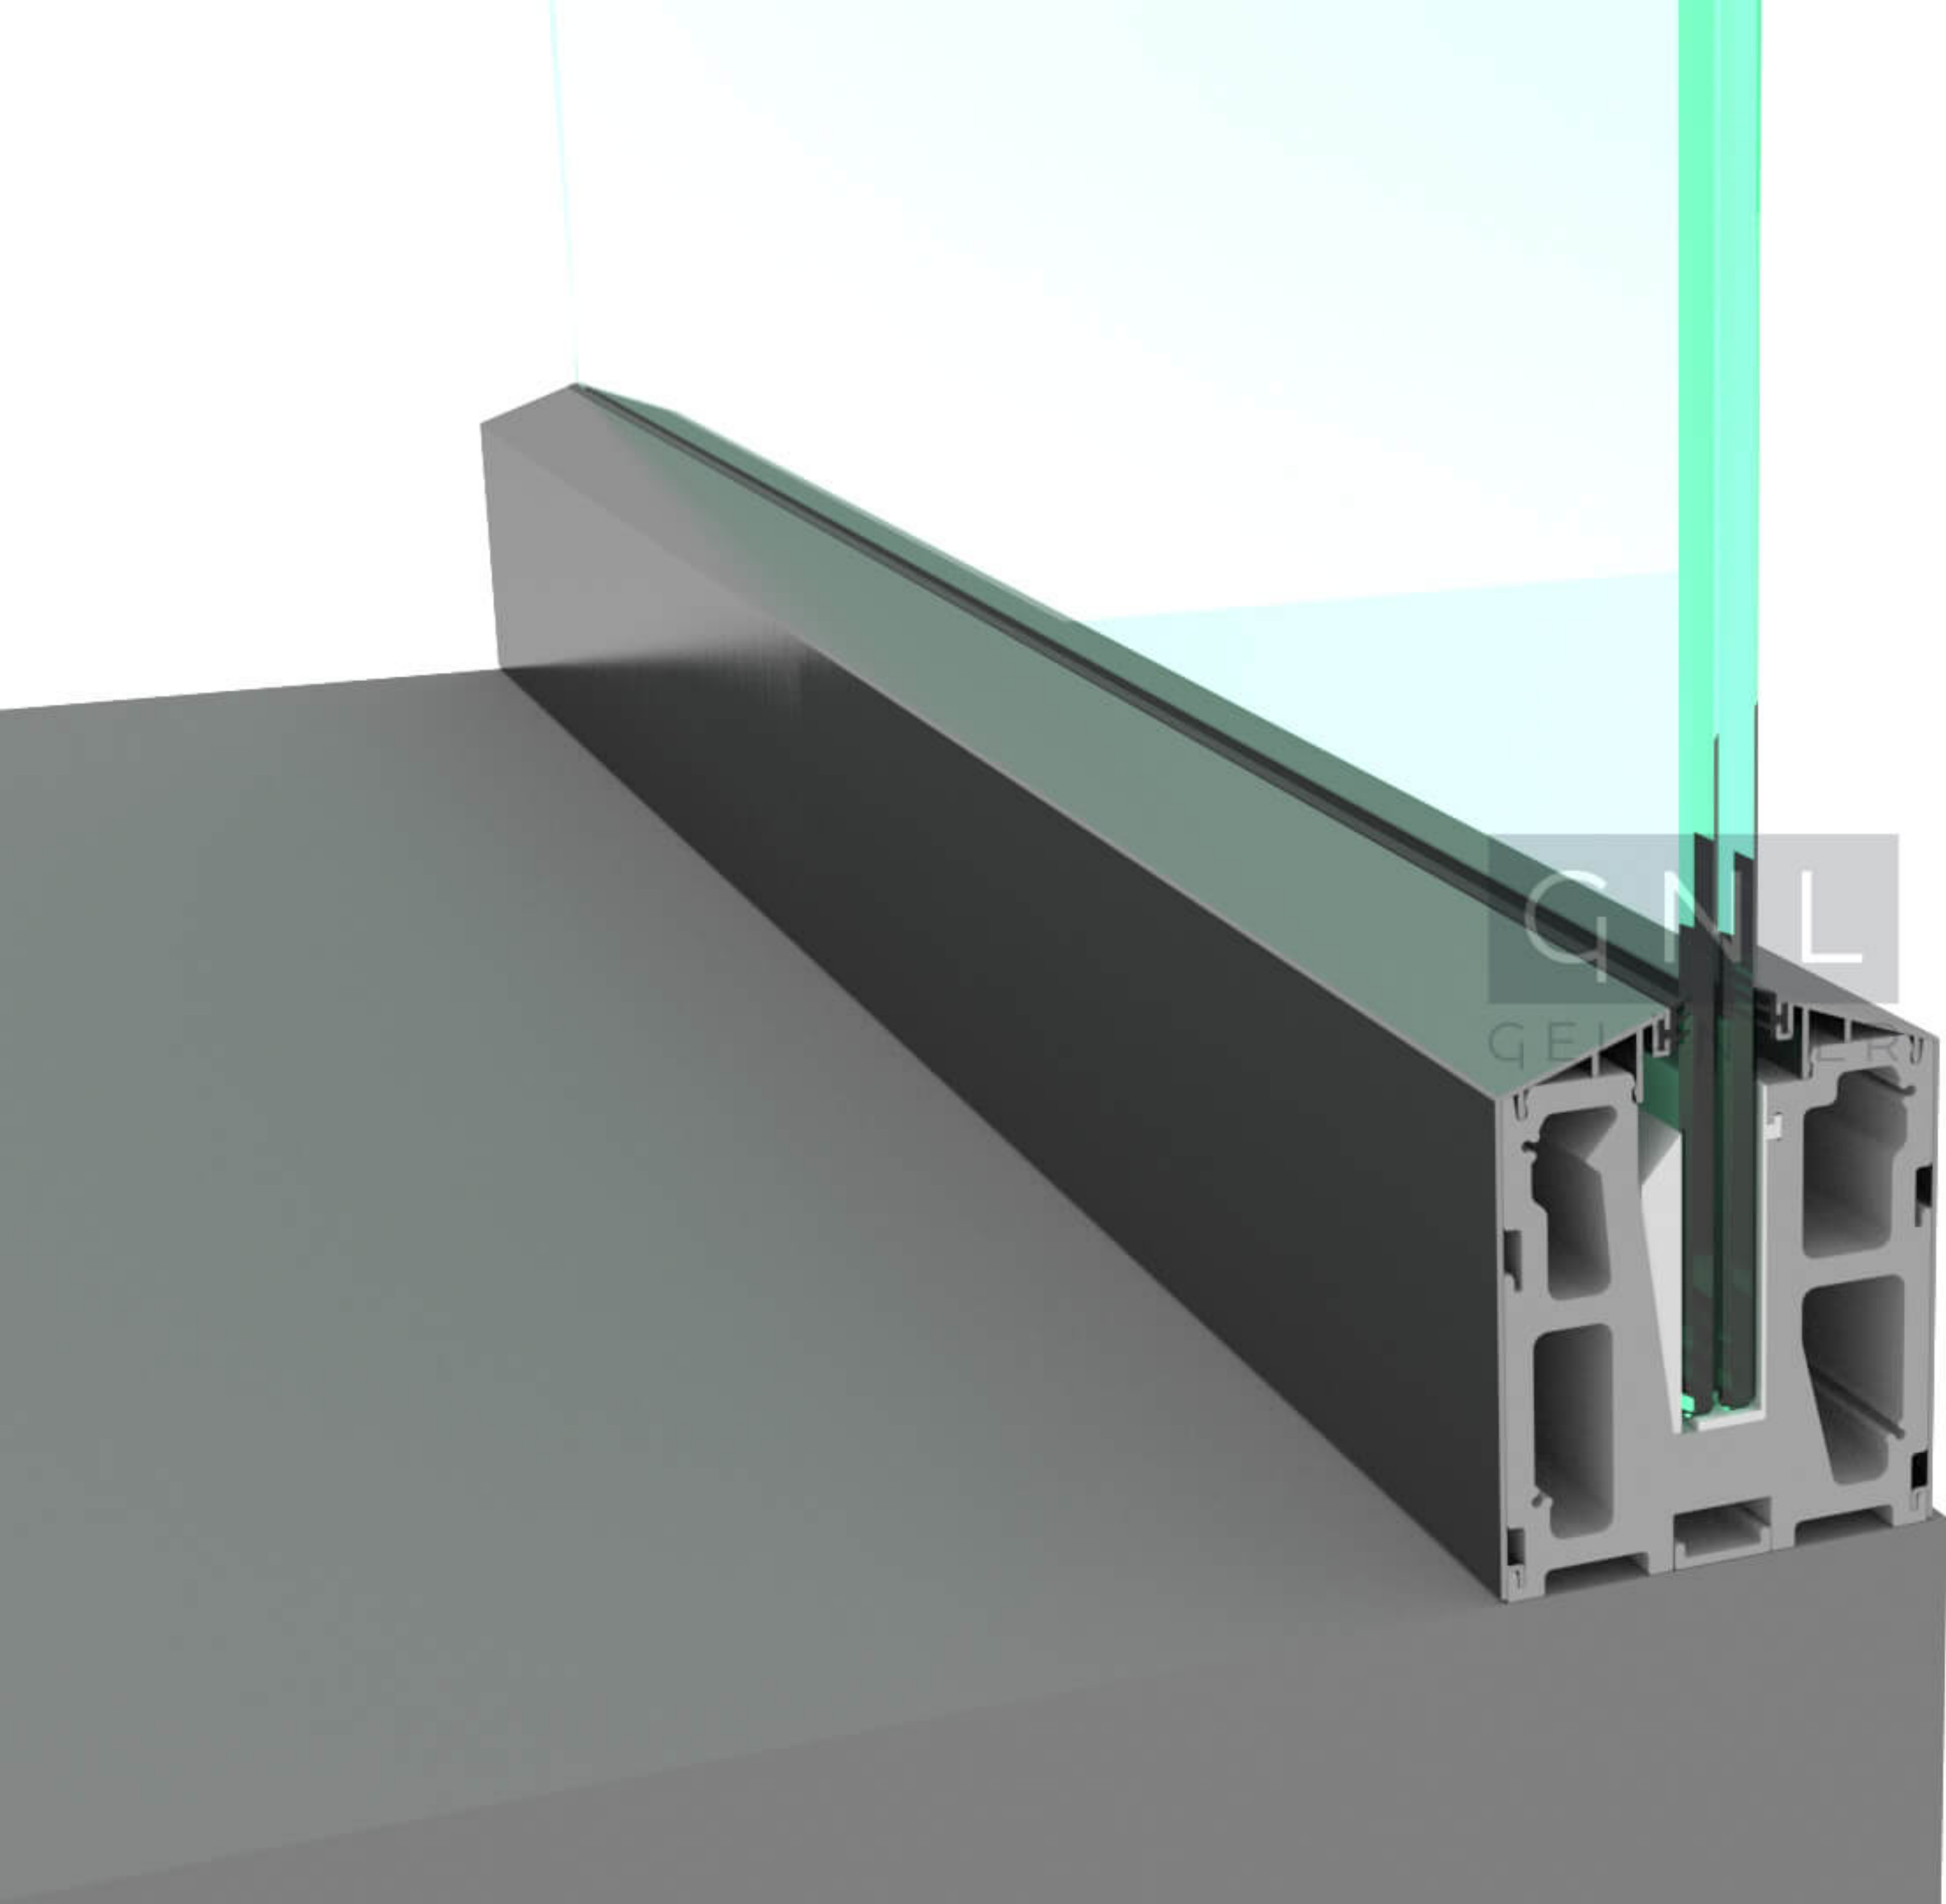

GNL
GELÄNDER

GNL
GELÄNDER

G N L
GELÄNDER

GNL
GELÄNDER

GNL
GELÄNDER

GNL
GELÄNDER

GNL
GELÄNDER

A 3D rendering of a grey metal railing post. A vertical green laser line is projected from the top of the post. The railing is shown in a corner configuration. The background is a light blue gradient.