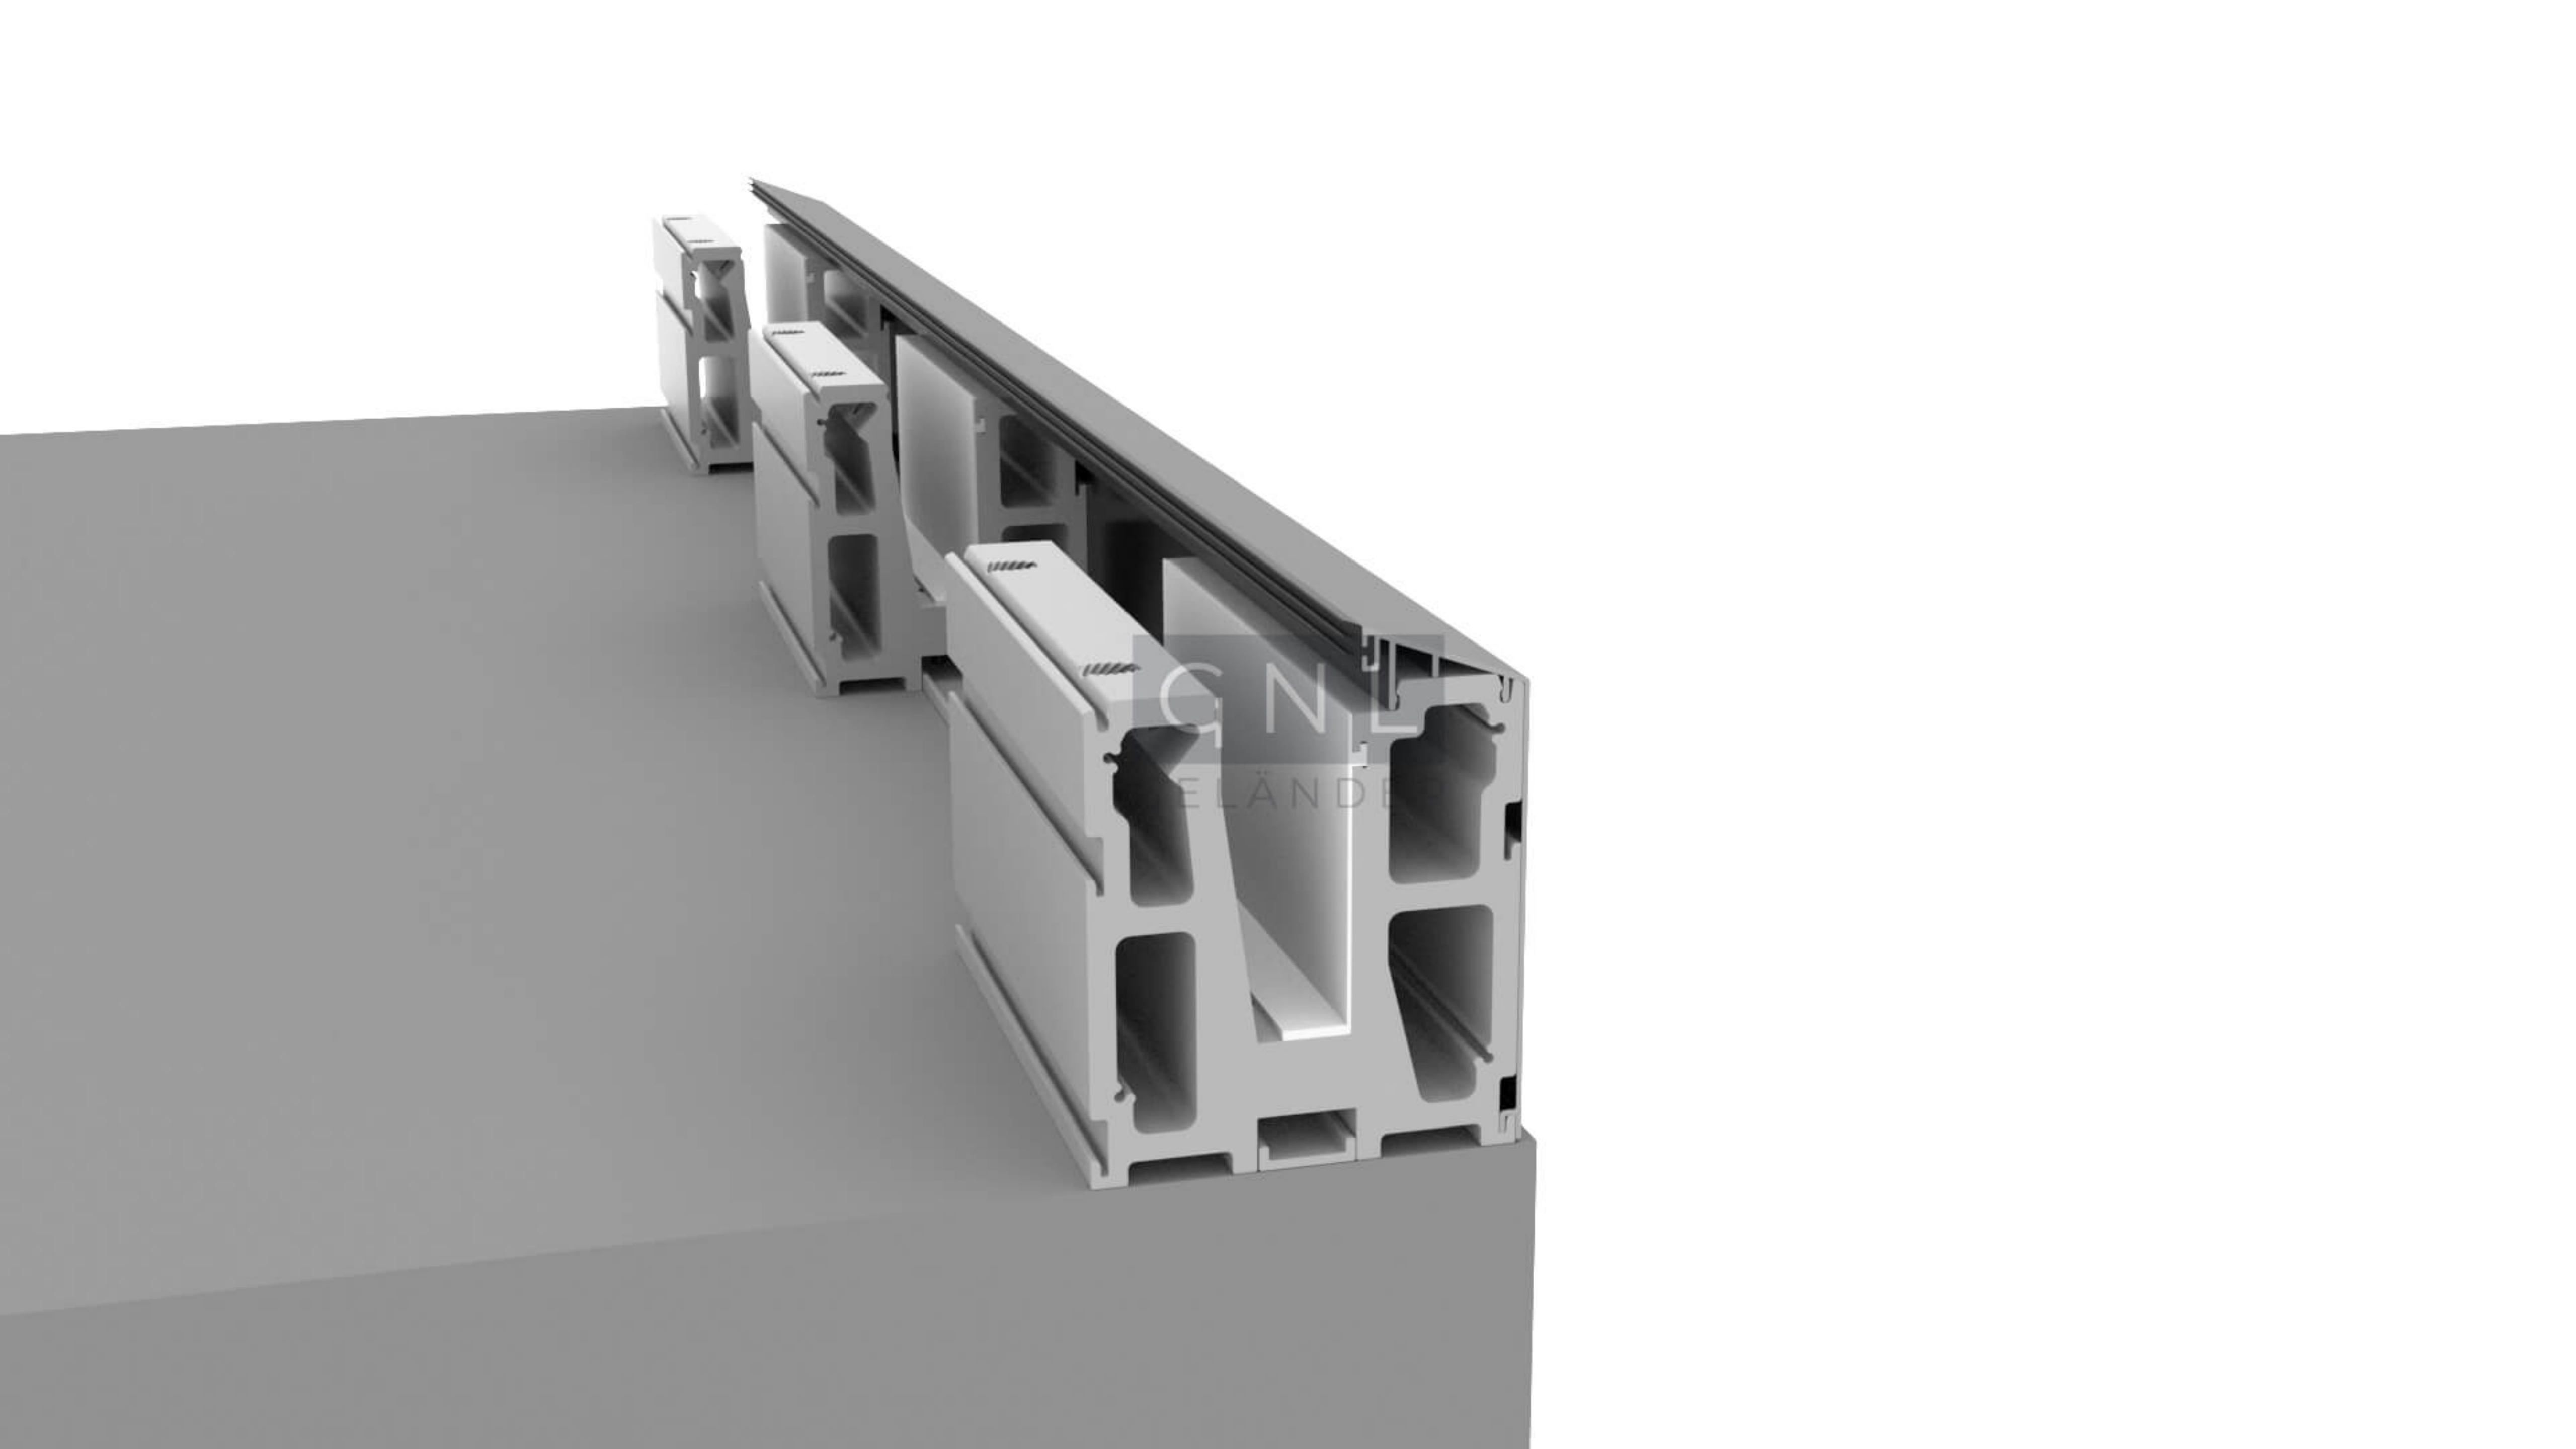

GNL
GELÄNDER

GNL
GELÄNDER

G N L
GELÄNDER

GNL
GELÄNDER

GNL
GELÄNDER

GNL
GELÄNDER

GNL
GELÄNDER

A 3D rendering of a grey metal railing post. A vertical green laser line is projected from the top of the post. The railing is shown in a corner configuration. The background is a light blue gradient.